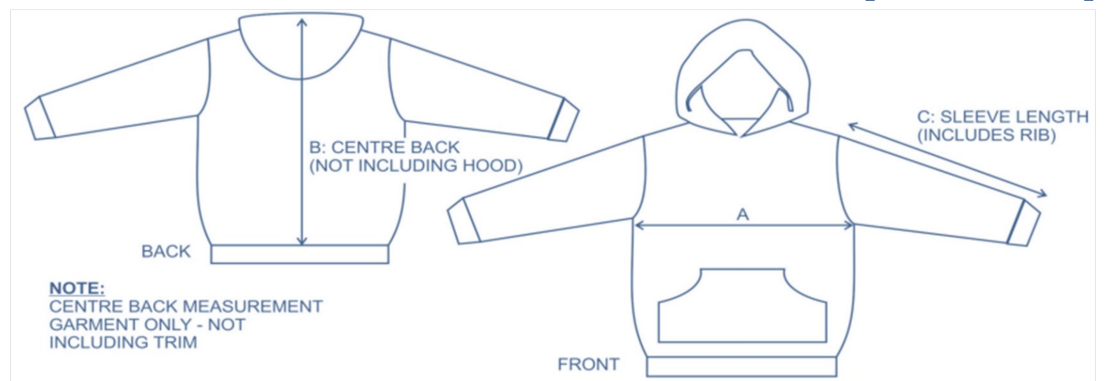

TOLERANCE: +/- 1 cm on all measurements

FLEECY ZIP COLLAR WINDCHEATER (JUMPER)

**JUMPER
\$46.50**

FLEECY HOODED WINDCHEATER (HOODIE)

**HOODIE
\$53.00**

| | YOUTH | | | | | | | ADULT | | | | | | | |
|-------------------|-------|------|----|------|----|------|----|-------|------|----|----|-----|-----|-----|-----|
| | 4 | 6 | 8 | 10 | 12 | 14 | 16 | S | M | L | XL | 2XL | 3XL | 4XL | 5XL |
| HALF CHEST (A) | 38 | 41 | 44 | 47 | 50 | 53 | 56 | 58 | 61 | 64 | 67 | 70 | 73 | 76 | 79 |
| CENTRE BACK (B) | 40 | 44 | 48 | 51 | 55 | 58 | 61 | 65 | 67.5 | 70 | 72 | 74 | 77 | 79 | 81 |
| SLEEVE LENGTH (C) | 36 | 39.5 | 43 | 45.5 | 50 | 53.5 | 57 | 62 | 63 | 64 | 65 | 66 | 67 | 68 | 69 |

TOLERANCE: +/- 1 cm on all measurements