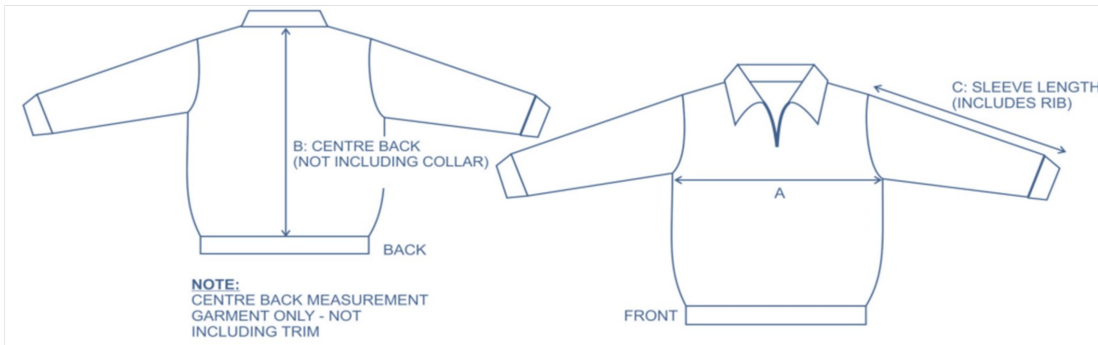

Second-hand School Uniform is available in the Community Centre, Halba Crescent.

2025 SCHOOL UNIFORM - PRICE LIST

Valid from Thursday 2 January 2025

POLO TOPS

\$31.00

| | YOUTH | | | | | | | ADULT | | | | | | | |
|-----------------|-------|----|----|----|----|----|----|-------|------|------|------|------|------|-----|-----|
| | 4 | 6 | 8 | 10 | 12 | 14 | 16 | S | M | L | XL | 2XL | 3XL | 4XL | 5XL |
| HALF CHEST (A) | 38 | 40 | 42 | 44 | 46 | 48 | 50 | 54 | 56 | 58 | 61 | 63 | 65 | 67 | 69 |
| CENTRE BACK (B) | 45 | 50 | 55 | 60 | 64 | 67 | 70 | 73 | 75.5 | 76.5 | 77.5 | 78.5 | 79.5 | 80 | 81 |

TOLERANCE: +/- 1 cm on all measurements

FLEECY ZIP COLLAR WINDCHEATER (JUMPER)

**JUMPER
\$46.50**

FLEECY HOODED WINDCHEATER (HOODIE)

**HOODIE
\$53.00**

| | YOUTH | | | | | | | ADULT | | | | | | | |
|-------------------|-------|------|----|------|----|------|----|-------|------|----|----|-----|-----|-----|-----|
| | 4 | 6 | 8 | 10 | 12 | 14 | 16 | S | M | L | XL | 2XL | 3XL | 4XL | 5XL |
| HALF CHEST (A) | 38 | 41 | 44 | 47 | 50 | 53 | 56 | 58 | 61 | 64 | 67 | 70 | 73 | 76 | 79 |
| CENTRE BACK (B) | 40 | 44 | 48 | 51 | 55 | 58 | 61 | 65 | 67.5 | 70 | 72 | 74 | 77 | 79 | 81 |
| SLEEVE LENGTH (C) | 36 | 39.5 | 43 | 45.5 | 50 | 53.5 | 57 | 62 | 63 | 64 | 65 | 66 | 67 | 68 | 69 |