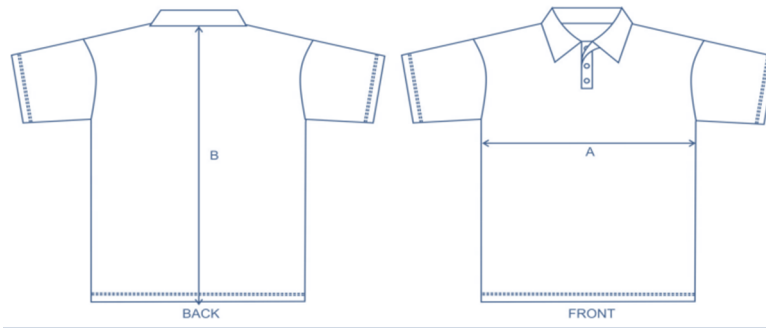

2025 SCHOOL UNIFORM - PRICE LIST

Valid from Thursday 2 January 2025

POLO TOPS

$31.00

	YOUTH							ADULT							
	4	6	8	10	12	14	16	S	M	L	XL	2XL	3XL	4XL	5XL
HALF CHEST (A)	38	40	42	44	46	48	50	54	56	58	61	63	65	67	69
CENTRE BACK (B)	45	50	55	60	64	67	70	73	75.5	76.5	77.5	78.5	79.5	80	81

TOLERANCE: +/- 1 cm on all measurements