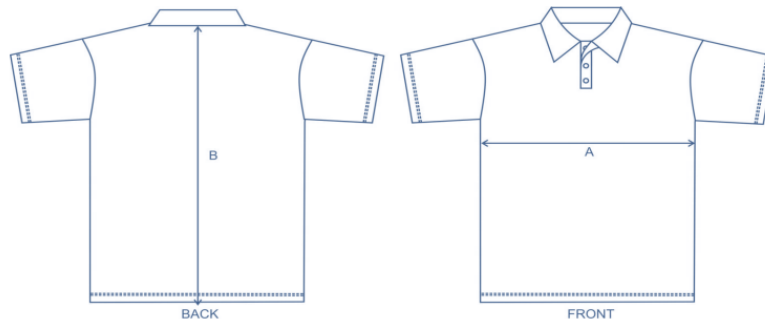

R-6 REVERSIBLE BUCKET HAT

Sizes: M

Medium - 57cms

HAT
\$13.50

All items are to be purchased through the School Uniform Shop, which is located at the Front Office. Navy pants, skirts and shorts are available from alternate suppliers.

Second-hand School Uniform is available in the Community Centre, Halba Crescent.

MEASURE ME UNIFORM GUIDE

Current as at Valid from Thursday 2 January 2025

POLO TOPS

\$31.00

	YOUTH							ADULT							
	4	6	8	10	12	14	16	S	M	L	XL	2XL	3XL	4XL	5XL
HALF CHEST (A)	38	40	42	44	46	48	50	54	56	58	61	63	65	67	69
CENTRE BACK (B)	45	50	55	60	64	67	70	73	75.5	76.5	77.5	78.5	79.5	80	81

TOLERANCE: +/- 1 cm on all measurements

FLEECY ZIP COLLAR WINDCHEATER (JUMPER)

**JUMPER
\$46.50**

FLEECY HOODED WINDCHEATER (HOODIE)

**HOODIE
\$53.00**

	YOUTH							ADULT							
	4	6	8	10	12	14	16	S	M	L	XL	2XL	3XL	4XL	5XL
HALF CHEST (A)	38	41	44	47	50	53	56	58	61	64	67	70	73	76	79
CENTRE BACK (B)	40	44	48	51	55	58	61	65	67.5	70	72	74	77	79	81
SLEEVE LENGTH (C)	36	39.5	43	45.5	50	53.5	57	62	63	64	65	66	67	68	69