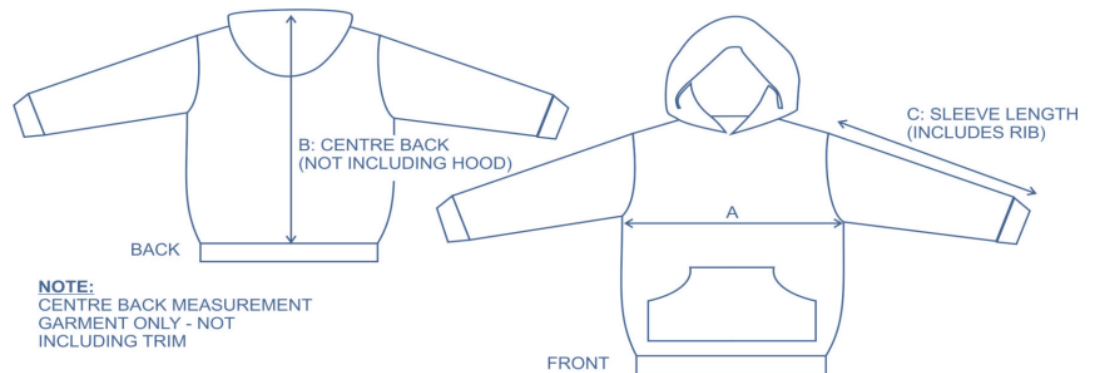

TOLERANCE: +/- 1 cm on all measurements

FLEECY ZIP COLLAR WINDCHEATER (JUMPER)

**JUMPER
\$46.50**

FLEECY HOODED WINDCHEATER (HOODIE)

**HOODIE
\$53.00**

	YOUTH							ADULT							
	4	6	8	10	12	14	16	S	M	L	XL	2XL	3XL	4XL	5XL
HALF CHEST (A)	38	41	44	47	50	53	56	58	61	64	67	70	73	76	79
CENTRE BACK (B)	40	44	48	51	55	58	61	65	67.5	70	72	74	77	79	81
SLEEVE LENGTH (C)	36	39.5	43	45.5	50	53.5	57	62	63	64	65	66	67	68	69

TOLERANCE: +/- 1 cm on all measurements