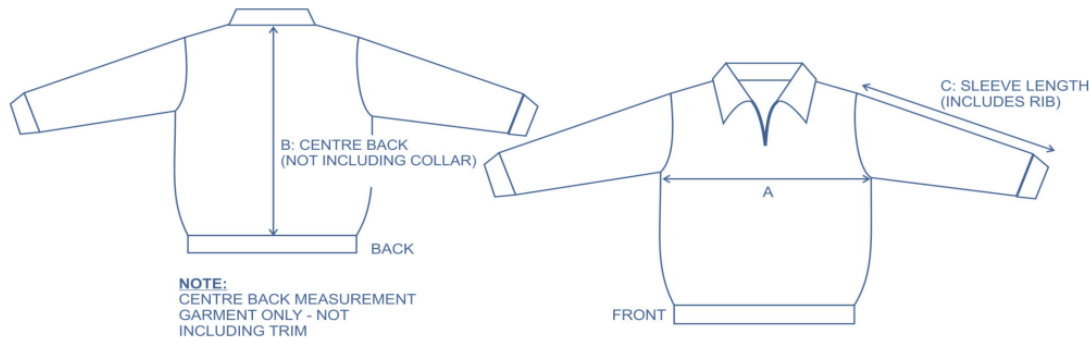

Second-hand School Uniform is available in the Community Centre, Halba Crescent.

MEASURE ME UNIFORM GUIDE

Current as at Valid from Thursday 2 January 2025

POLO TOPS

\$31.00

	YOUTH							ADULT							
	4	6	8	10	12	14	16	S	M	L	XL	2XL	3XL	4XL	5XL
HALF CHEST (A)	38	40	42	44	46	48	50	54	56	58	61	63	65	67	69
CENTRE BACK (B)	45	50	55	60	64	67	70	73	75.5	76.5	77.5	78.5	79.5	80	81

TOLERANCE: +/- 1 cm on all measurements

FLEECY ZIP COLLAR WINDCHEATER (JUMPER)

**JUMPER
\$46.50**

FLEECY HOODED WINDCHEATER (HOODIE)

**HOODIE
\$53.00**

	YOUTH							ADULT							
	4	6	8	10	12	14	16	S	M	L	XL	2XL	3XL	4XL	5XL
HALF CHEST (A)	38	41	44	47	50	53	56	58	61	64	67	70	73	76	79
CENTRE BACK (B)	40	44	48	51	55	58	61	65	67.5	70	72	74	77	79	81
SLEEVE LENGTH (C)	36	39.5	43	45.5	50	53.5	57	62	63	64	65	66	67	68	69