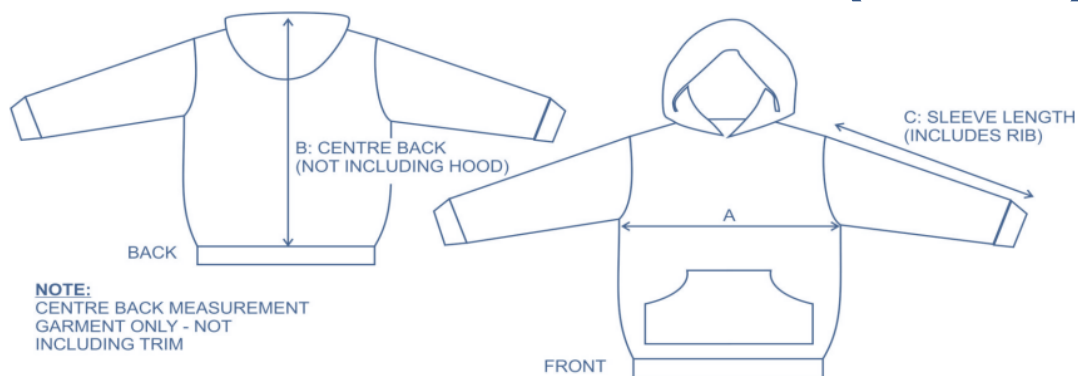

## FLEECY ZIP COLLAR WINDCHEATER (JUMPER)

**JUMPER  
\$42.00**

**NOTE:**  
CENTRE BACK MEASUREMENT  
GARMENT ONLY - NOT  
INCLUDING TRIM

## FLEECY HOODED WINDCHEATER (HOODIE)

**HOODIE  
\$50.00**

**NOTE:**  
CENTRE BACK MEASUREMENT  
GARMENT ONLY - NOT  
INCLUDING TRIM

	YOUTH							ADULT							
	4	6	8	10	12	14	16	S	M	L	XL	2XL	3XL	4XL	5XL
HALF CHEST (A)	38	41	44	47	50	53	56	58	61	64	67	70	73	76	79
CENTRE BACK (B)	40	44	48	51	55	58	61	65	67.5	70	72	74	77	79	81
SLEEVE LENGTH (C)	36	39.5	43	45.5	50	53.5	57	62	63	64	65	66	67	68	69