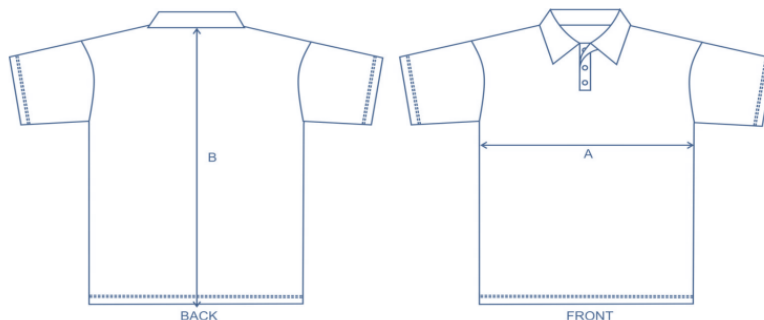

MEASURE ME UNIFORM GUIDE

Valid from 23 January 2023

POLO TOPS

$29.00

	YOUTH							ADULT							
	4	6	8	10	12	14	16	S	M	L	XL	2XL	3XL	4XL	5XL
HALF CHEST (A)	38	40	42	44	46	48	50	54	56	58	61	63	65	67	69
CENTRE BACK (B)	45	50	55	60	64	67	70	73	75.5	76.5	77.5	78.5	79.5	80	81

TOLERANCE: +/- 1 cm on all measurements