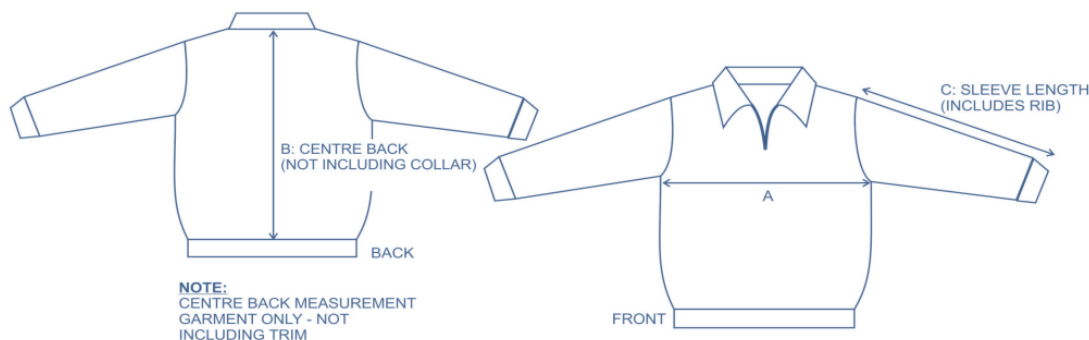

FLEECY ZIP COLLAR WINDCHEATER (JUMPER)

**JUMPER
$42.00**

NOTE:
CENTRE BACK MEASUREMENT
GARMENT ONLY - NOT
INCLUDING TRIM